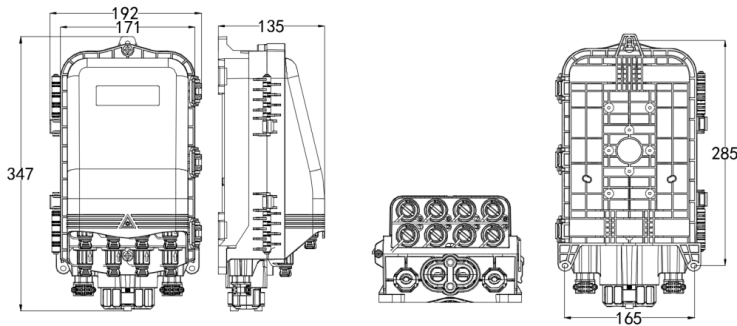

LIGHTDROP

LIGHTDROP SPLICE 08

Aginode Ref: LDSFSP08HQNANA04SD00NASTNANANA

Featuring:

- 8 Hardened Quarter Turn (FastConnect compatible) bottom ports for branch connections.
- 48 fibres splicing capacity.
- 1 oval optical cable entry up to 18mm.
- 2 branch optical cable entries and up to 14mm.
- Integration of optical splitters (i.e. 4 splitters 1:2 or 2:2).
- Othre splice trays and optical splitter configurations available.
- Mounting bracket options for overlenght cable storage.

Terminal max. attenuation*:

Splitter ratio	Output
1:8	4.20 dB
2:8	4.50 dB

*Total terminal attenuation, including insertion losses from pre-connectorization.

Aginode specification

All drawings, designs, specifications, plans and particulars of weights, size and dimensions contained in the technical or commercial documentation of Aginode is indicative only and shall not be binding on Aginode or be treated as constituting a representation on the part of Aginode.

LIGHTDROP SPLICE 08

Characteristics

结构特性

颜色	黑
材料	PP

机械特性

IK Rating	8
-----------	---

使用特性

安装类型	户外
操作温度, 范围	-40...65 °C
包装	箱
RoHS compliant	Yes
抗UV	是
防水	IP 68