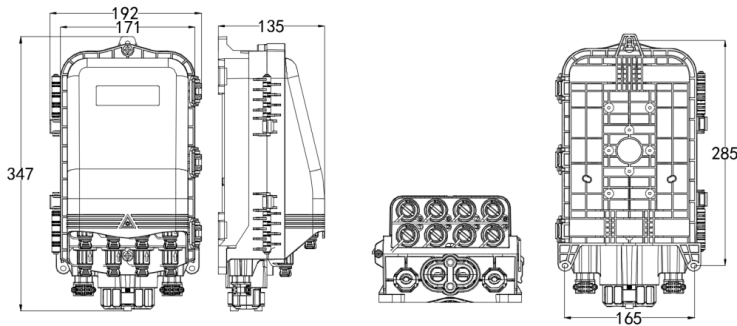

## LIGHTDROP SPLICE 08

**Aginode Ref:** LDSFSP08HQNANA04SD00NASTNANANA

Featuring:

- 8 Hardened Quarter Turn (FastConnect compatible) bottom ports for branch connections.
- 48 fibres splicing capacity.
- 1 oval optical cable entry up to 18mm.
- 2 branch optical cable entries and up to 14mm.
- Integration of optical splitters (i.e. 4 splitters 1:2 or 2:2).
- Othre splice trays and optical splitter configurations available.
- Mounting bracket options for overlenght cable storage.

### Terminal max. attenuation\*:

Splitter ratio	Output
1:8	4.20 dB
2:8	4.50 dB

\*Total terminal attenuation, including insertion losses from pre-connectorization.

Aginode specification

All drawings, designs, specifications, plans and particulars of weights, size and dimensions contained in the technical or commercial documentation of Aginode is indicative only and shall not be binding on Aginode or be treated as constituting a representation on the part of Aginode.