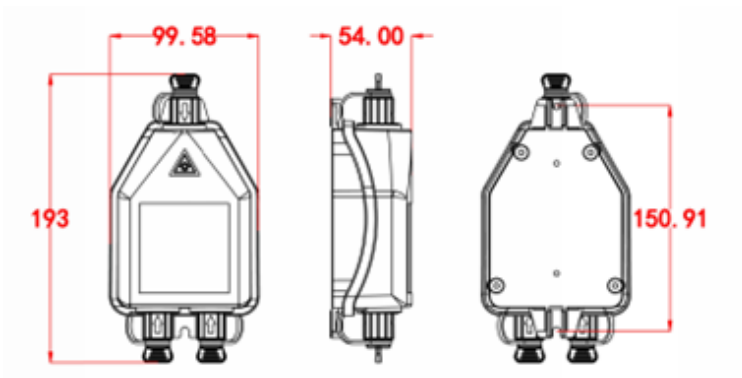

## LIGHTDROP XS - TAP

**Aginode Ref:** LDSFXS02HQHQ00NA01TCNANANA

Featuring:

- 1 Hardened Quarter Turn (FastConnect compatible) top TAP IN port.
- 2 Hardened Quarter Turn (FastConnect compatible) bottom ports for SPLITTER OUT and TAP OUT.
- Mounting bracket options.

### Terminal max. attenuation\*:

TAP ratio	TAP OUT	Splitter port
70% - 30%	2.10 dB	6.10 dB

\*Total terminal attenuation, including insertion losses from pre-connectorization.

Aginode specification

All drawings, designs, specifications, plans and particulars of weights, size and dimensions contained in the technical or commercial documentation of Aginode is indicative only and shall not be binding on Aginode or be treated as constituting a representation on the part of Aginode.