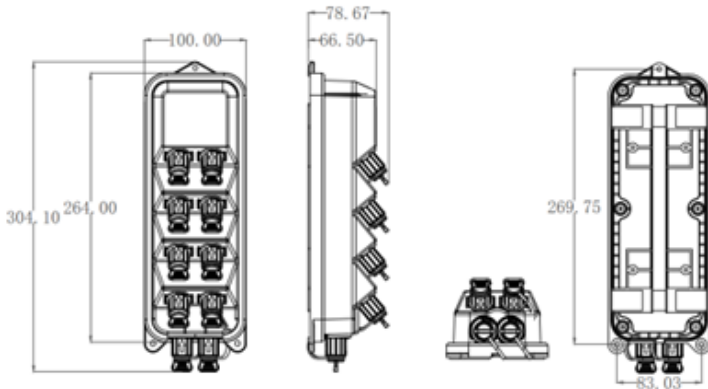

LIGHTDROP

LIGHTDROP L - SPLITTER 1:8

Aginode Ref: LDSFLA08HQQNA01SC00NASTNANANA

Featuring:

- 8 Hardened Quarter Turn (FastConnect compatible) front ports for customer connections (Ports 1 to 8).
- 1 Hardened Quarter Turn (FastConnect compatible) bottom port for splitter IN.
- Mounting bracket options for overlength cable storage.

Terminal max. attenuation*:

Splitter ratio	Splitter port
1:8	10.70 dB

*Total terminal attenuation, including insertion losses from pre-connectorization.

Aginode specification

All drawings, designs, specifications, plans and particulars of weights, size and dimensions contained in the technical or commercial documentation of Aginode is indicative only and shall not be binding on Aginode or be treated as constituting a representation on the part of Aginode.

LIGHTDROP L - Splitter 1:8

Characteristics

结构特性

颜色	黑
材料	PP

机械特性

IK Rating	8
-----------	---

使用特性

安装类型	户外
操作温度, 范围	-40...65 °C
包装	箱
RoHS compliant	Yes
抗UV	是
防水	IP 68