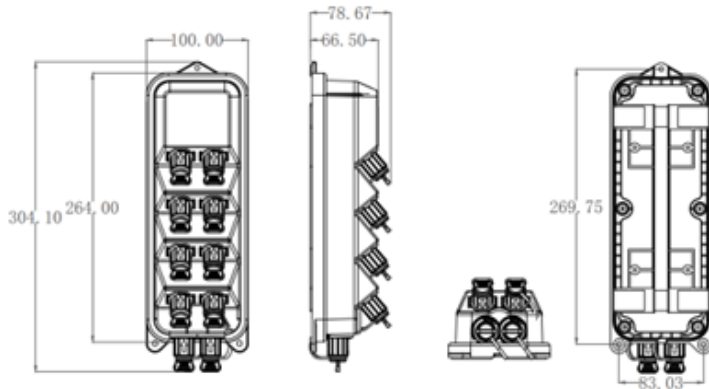

## LIGHTDROP L - SPLITTER 1:8

**Aginode Ref:** LDSFLA08HQQNA01SC00NASTNANANA

Featuring:

- 8 Hardened Quarter Turn (FastConnect compatible) front ports for customer connections (Ports 1 to 8).
- 1 Hardened Quarter Turn (FastConnect compatible) bottom port for splitter IN.
- Mounting bracket options for overlenght cable storage.

### Terminal max. attenuation\*:

Splitter ratio	Splitter port
1:8	10.70 dB

\*Total terminal attenuation, including insertion losses from pre-connectorization.

Aginode specification

# LIGHTDROP L - Splitter 1:8