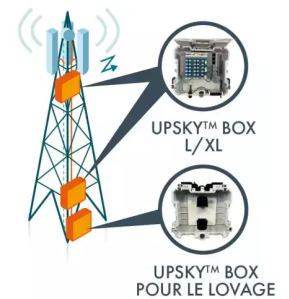

### Plug & Play 24/72 FO modules to save up to 70% of installation time

- Installed in less than 1 minute, including connection
- Equipped upon delivery or to be added during the installation of new antennas