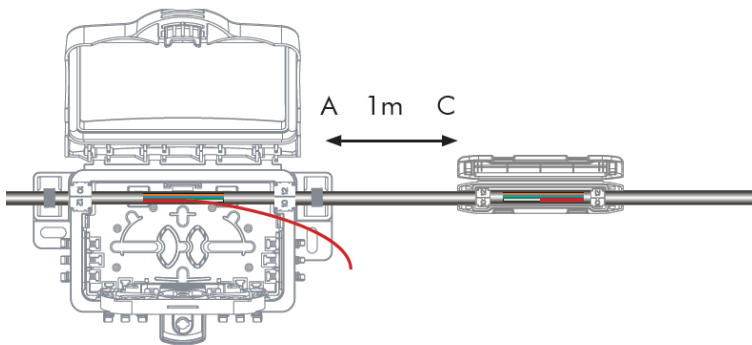

Facade - Distribution Cable

FACADE - DISTRIBUTION CABLE 48 FIBRES

Facade - Distribution Cable

This cable SP1998 is suitable for facade applications in combination with our Walldrop façade distribution box.

It contains 24 units individually retractable for an in-line easy cabling.

Each unit contains 2 fibres.

Soft UV resistant outersheath allows easy mid-span access to the units.

Characteristics

- UV resistant LSZH outersheath
- Radial Strength Members (Fibre Reinforced Plastic)
- Fully dielectric
- Watertight
- Extractible units containing 2 fibres @ 250µm
- Easy strippable fibre unit (30cm in one step)

In-line usage - pullback solution

All drawings, designs, specifications, plans and particulars of weights, size and dimensions contained in the technical or commercial documentation of Aginode is indicative only and shall not be binding on Aginode or be treated as constituting a representation on the part of Aginode.

Facade - Distribution Cable 48 fibres

Characteristics

结构特性

光纤类型	SM (G657.A1)
铠装类型	FRP
外护套	低烟无卤
不含金属	Yes
结构类型	多束管

尺寸特性

管数	24
近似重量	119 kg/km
光纤数	48
标称外径	11.4 mm

机械特性

操作时最大拉力负载	20.0 daN
抗冲击性能(IEC 60794-1-E4)	3次冲击/ N.M
允许牵引负载	45 daN
耐挤压 (IEC 794-1-E3)	50 N/cm