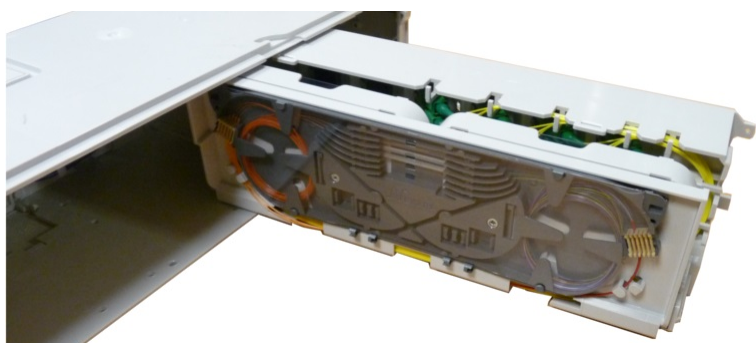

Domino Storage: version dedicated to use and storage of a preterminated riser cable