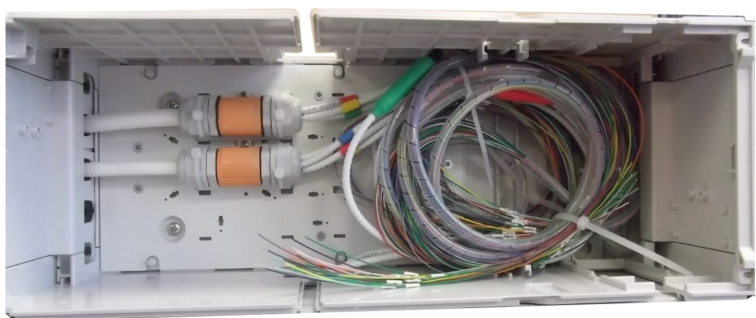

All drawings, designs, specifications, plans and particulars of weights, size and dimensions contained in the technical or commercial documentation of Aginode is indicative only and shall not be binding on Aginode or be treated as constituting a representation on the part of Aginode.