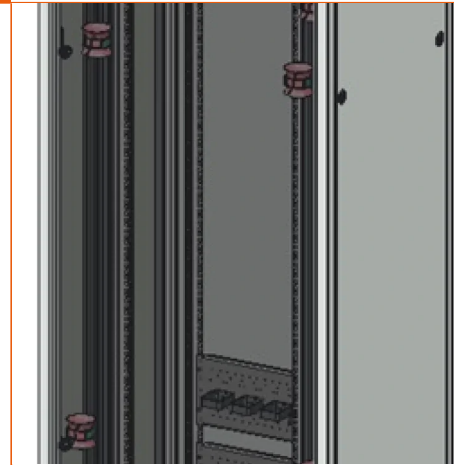

## CABINET BZ19 800X600 42U

**Aginode Ref:** 10243460

Optical cabinet with width 800, depth 600, height 2000 and a rack capacity 42U.

The 19" optical cabinets BZ19 can host all telecom equipment for 19" size (optical modules, active equipments, patchpanel with RJ45 jacks, ...) and thus answer to any type of network installation.

The modular design is suitable for a wide range of requirements:

- Width 600 or 800mm
- Depth 600 or 800mm
- Useful height 36U or 42U

Cabinets are equipped with :

- Glass door opening to the left with key lock (right side mounting possible)
- Removable side panels with key lock (juxtaposition de 2 baies possibles)
- Removable rear panel
- Front racks 19" with adjustable depth
- Rear racks 19" for accessories
- Grounding bar
- Plate for incoming cables with brush mounted on the roof or base (if cabinet returned)

Optical equipment for Optical Fiber management :

- Fixing plate for clamp and fanout device (DEP, DSM, ...)
- Rear plate with 5 rings for cable management on the rear side
- Up and down cable trays for the jumpers management on the front side
- Right and left C profiles with 8 bobbin Ø50 kits (only with width 800)

### 尺寸特性

深度	600 mm
高度	2000 mm
宽度	800 mm