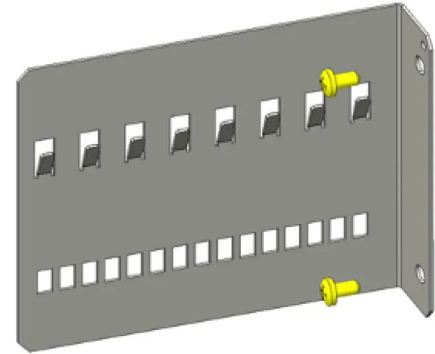

Cabinet accessories

SIDE FIXING PLATE FOR DEP OR BAEP

Aginode Ref: 10267792

Side fixing plate (8 positions) for DEP or BAEP clamping and fan-out systems for fiber optic cables. Fixing with 2 screws (provided) on the bottom plate of the rack.

Accessories for management of optical fibre cables and patchcords and also for fixation of cabinets.

STANDARDS

Aginode specification