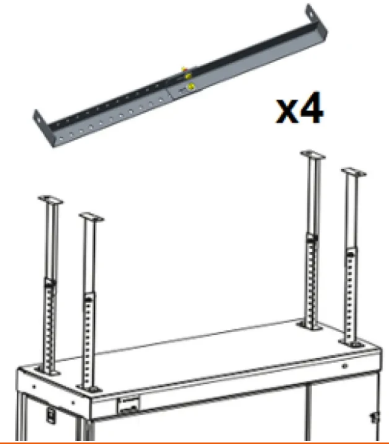

## CEILING FIXING KIT

**Aginode Ref:** 10267828

Kit with 4 adjustable arms (min 310mm, max 560mm) to fix a cabinet or a set on the ceiling with 4 screws (not provided)

Accessories for management of optical fibre cables and patchcords and also for fixation of cabinets.