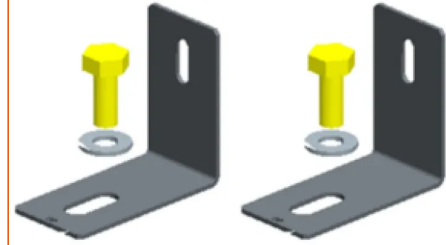

Cabinet accessories

WALL FIXING KIT

Aginode Ref: 10267872

Kit with 2 brackets, screws and washers for fixation of a cabinet or a set by the roof on the wall with screws (not provided). This kit is already included in each standard configuration of cabinet or set.

Accessories for management of optical fibre cables and patchcords and also for fixation of cabinets.

STANDARDS

Aginode specification