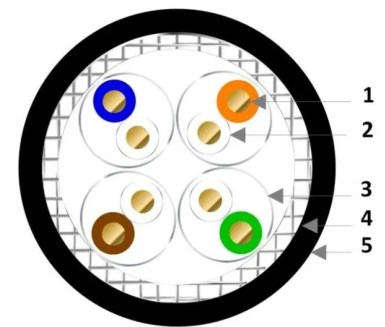

Application

The shielded IP cables with In&Out outer jacket are the very high end IP solution offering from Aginode. The special jacket guarantee a very good UV and humidity resistance and also a LSZH compliance.

Cables are available in 2 versions : AWG26 authorizing a direct connection on RJ45 plugs and AWG23 dedicated for RJ45 connector termination.

Manufactured in accordance with ISO IEC 61156-5 and -6 transmission requirements, the In&Out cables are the best choice to support 10Gigabit Ethernet, smart city and smart building application in channel configurations and direct attached such as IP video security applications, outdoor and indoor wifi access point, industrial and urban automation systems.

Construction

1. Conductor: solid bare copper (AWG26 or AWG23)
2. Insulation : Polyethylen (EN 50290-2-23) - Two insulated conductors twisted to a pair
3. Screen: ALU/PET on each pair. Alu outside - 4/2 laid up together
4. Tinned copper braid
5. Outer Jacket : In&Out Eca (EN50575)

Environment

Designed to reduce the environment impact, Aginode cables are compliant with RoHS 2011/65 Directive and European Reach 1907/2006/EC regulation. The outer sheath of the cable

STANDARDS

EN 50173
EN 50288
EN 50575
IEC 61156-6
ISO/IEC 11801