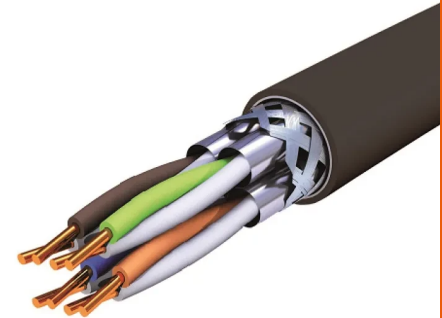

Application

The shielded IP cables with In&Out outer jacket are the very high end IP solution offering from Aginode. The special jacket guarantee a very good UV and humidity resistance and also a LSZH compliance.

Cables are available in 2 versions : AWG26 authorizing a direct connection on RJ45 plugs and AWG23 dedicated for RJ45 connector termination.

Manufactured in accordance with ISO IEC 61156-5 and -6 transmission requirements, the In&Out cables are the best choice to support 10Gigabit Ethernet, smart city and smart building application in channel configurations and direct attached such as IP video security applications, outdoor and indoor wifi access point, industrial and urban automation systems.

Construction

1. Conductor: solid bare copper (AWG26 or AWG23)
2. Insulation : Polyethylen (EN 50290-2-23) - Two insulated conductors twisted to a pair
3. Screen: ALU/PET on each pair. Alu outside - 4/2 laid up together
4. Tinned copper braid
5. Outer Jacket : In&Out Eca (EN50575)

Environment

Designed to reduce the environment impact, Aginode cables are compliant with RoHS 2011/65 Directive and European Reach 1907/2006/EC regulation. The outer sheath of the cable

STANDARDS

EN 50173
EN 50288
EN 50575
IEC 61156-6
ISO/IEC 11801