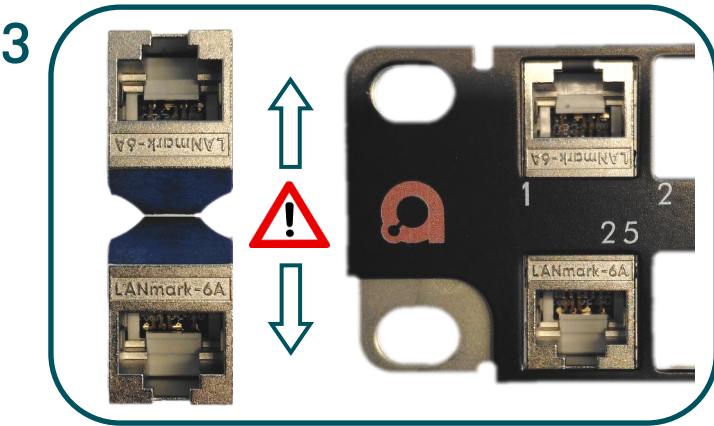

LANmark Patch Panel 48 ULTIM CE 1U Connector Installation

LANmark Patch Panel 48 ULTIM CE 1U Connector Removal