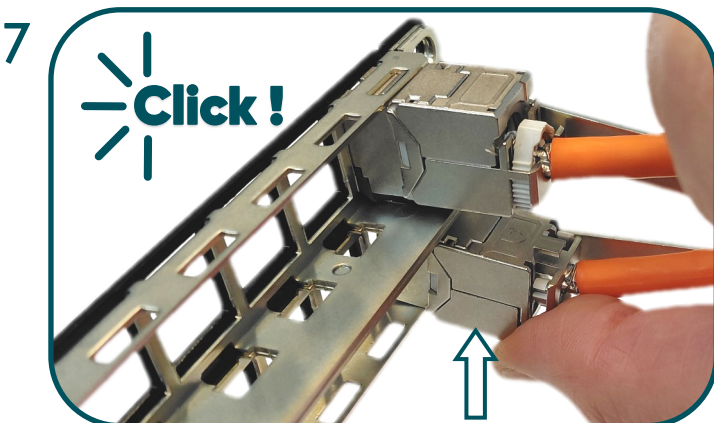

LANmark Patch Panel 48 ULTIM CE 1U Connector Installation

LANmark Patch Panel 48 ULTIM CE 1U Connector Removal