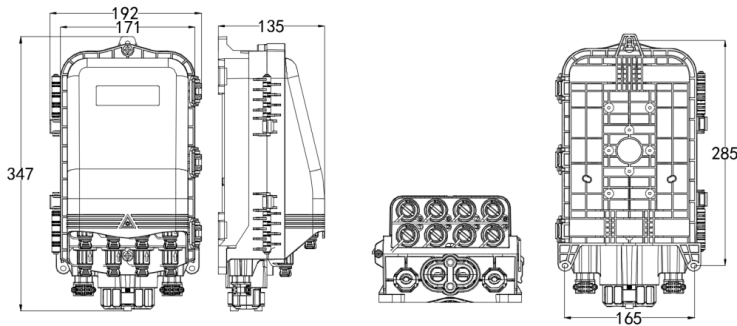

LIGHTDROP

LIGHTDROP SPLICE 08

Aginode Ref: LDSFSP08HQNANA04SD00NASTNANANA

Featuring:

- 8 Hardened Quarter Turn (FastConnect compatible) bottom ports for branch connections.
- 48 fibres splicing capacity.
- 1 oval optical cable entry up to 18mm.
- 2 branch optical cable entries and up to 14mm.
- Integration of optical splitters (i.e. 4 splitters 1:2 or 2:2).
- Othre splice trays and optical splitter configurations available.
- Mounting bracket options for overlenght cable storage.

Terminal max. attenuation*:

Splitter ratio	Output
1:8	4.20 dB
2:8	4.50 dB

*Total terminal attenuation, including insertion losses from pre-connectorization.

Aginode specification

All drawings, designs, specifications, plans and particulars of weights, size and dimensions contained in the technical or commercial documentation of Aginode is indicative only and shall not be binding on Aginode or be treated as constituting a representation on the part of Aginode.

LIGHTDROP SPLICE 08

Characteristics

Construction characteristics

Colour	Black
Material	PP

Mechanical characteristics

IK Rating	8
-----------	---

Usage characteristics

Installation type	Outdoor
Operating temperature, range	-40...65 °C
Packaging	Box
RoHS compliant	Yes
U.V resistance	Yes
Watertightness	IP 68