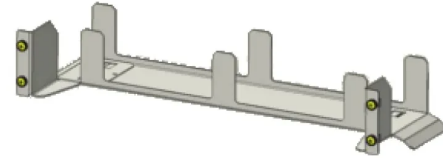

Cabinet accessories

HORIZONTAL CABLE WAY HEIGHT 2U

Aginode Ref: 10267834

Accessory used for communication between 2 different coiling areas. Front fixing on rack 19" with 4 screws, washers and cage nuts (provided) at the desired height.

Accessories for management of optical fibre cables and patchcords and also for fixation of cabinets.

STANDARDS

Aginode specification