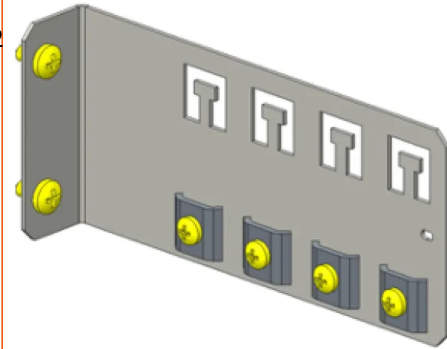

## SIDE CLAMPING KIT FOR RIGHT SIDE

**Aginode Ref:** 10267790

Clamping for 4 cables with collar (not provided) and flange for the strength member. Fixing with 2 screws (provided) on the bottom plate.

Accessories for management of optical fibre cables and patchcords and also for fixation of cabinets.