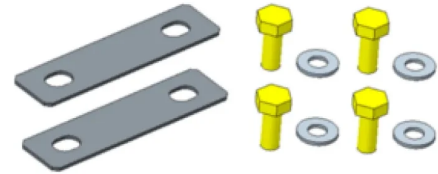

Cabinet accessories

FIXING KIT SIDE BY SIDE

Aginode Ref: 10267410

Kit composed with 2 plates and 4 screws and washers for fixation of 2 cabinets or sets on roof.

Accessories for management of optical fibre cables and patchcords and also for fixation of cabinets.

STANDARDS

Aginode specification