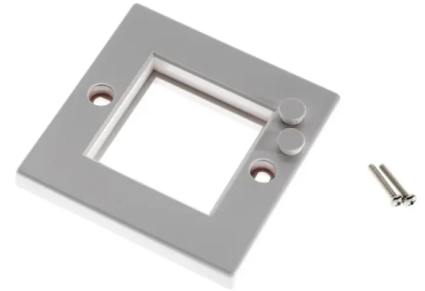

European Mounting Hardware for Essential Keystone

ESSENTIAL EU STYLE 45X45 FRAME WHITE

Aginode Ref: N200.645

- 80x80 frame dimensions
- Compatible with Aginode 22.5x45 module for keystone
- Suitable for Essential keystone range
- Glossy white
- Supplied with screws
- Compatible with blank module 22.5x45
- Also available in UK format (50x50 and 50x100)

Application

This frame with 80x80mm outer dimensions and 45x45mm inner dimensions is designed to be used with the Essential 22.5x45mm keystone module N423.645 and can take one or two modules.

A blank 22.5x45mm module N424.102 is available in case only one port is needed in the outlet.

Design & Installation

The cover plate comes in glossy white and is supplied with 2 screws for mounting in the wall or containment. A set of 2 white caps is included to cover the screws.

The plastic material is UL 94V-0.

The cover plates are packed per box of 24 pcs

STANDARDS

ISO/IEC 11801