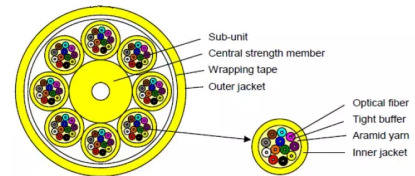

essential-OF TB LSZH 48-96C - APAC Region

Tight buffered optical fibre cables

- Indoor cable designed for backbone/horizontal installation
- Available in OM3 and SingleMode G.652.D
- Outer Jacket is Low Smoke Zero Halogene (LSZH)

Description and Application

Essential-OF TB Indoor fibre cable is designed for indoor applications especially for building. The fibre cable has 900µm tight buffered fibres. The cable is coated with aramid yarns, and the outer jacket is LSZH with good fire performance. Essential-OF TB is available for Bend Insensitive OM3 and SingleMode G.652.D.

The fibre cable is of a dry structure suitable for horizontal or vertical installation. The fibre cable meets the needs of indoor fire protection and can be installed in ducts.

- Can be installed both vertically or horizontally
- Applicable as standard multimode and singlemode fibre
- LSZH Jacket
- Tight buffered fibre