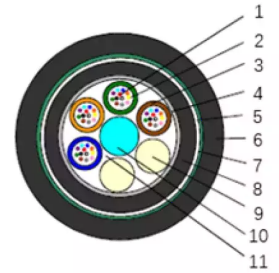

LANmark-OF DB Outdoor LSZH 2-144core APAC Region

- Suitable for outdoor application in ducts or direct burial
- Robust structure with water-blocking material
- Fiber available in OM3/OM4/OS2, up to 144 cores
- Double metal tape armoring provides full rodent protection
- Loose tube with gel
- Outer Jacket is Low Smoke Zero Halogene (LSZH)

DESCRIPTION

DB outdoor cable is suitable for outdoor application in ducts or direct burial. The cable is watertight due to the gel in the loose tube and water-blocking material in cable. It consists of double metal tape armoring providing full rodent protection. The cable outer jacket is LSZH material which can meet IEC 60332-1, IEC 60332-3-24, IEC 61034-2, IEC 60754-1/2. Diameter of the fibers is 250 um. Termination of fibers can be done with splicing of pigtailed.

- Mechanical resistance to impacts: IEC 60794-1
- Crush resistance : IEC 60794-1
- Operating temperature : -40 - 70°C
- Storage temperature : -40 - 70°C

Construction

Legend accompanying the crossing section drawing:

1. Optical fibers (250um)
2. Tube filling compound
3. Loose tube
4. Aluminum tape armor
5. Water-blocking materials
6. LSZH outer jacket
7. Steel tape armor
8. LSZH inner jacket
9. Filler
10. Central strength member
11. Water-blocking materials

STANDARDS

ANSI/TIA-568-C.3
IEC 60332-1
IEC 60332-3 Cat.C
IEC 60793-2-10
ISO/IEC 11801