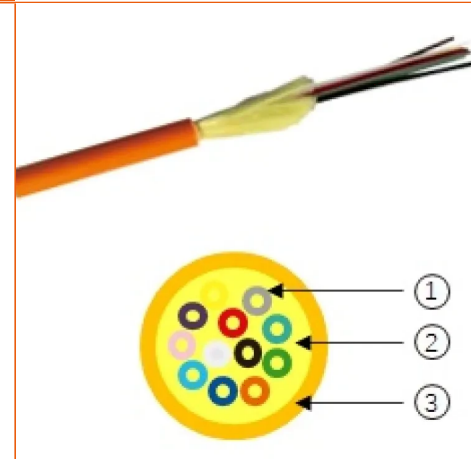

essential-OF TB LSZH 2-24C - APAC Region

Tight buffered optical fibre cables

- Indoor cable designed for backbone/horizontal installation
- Available in OM3 and SingleMode G.652.D
- Outer Jacket is Low Smoke Zero Halogene (LSZH)

Description and Application

Essential-OF TB Indoor fibre cable is designed for indoor applications especially for building. The fibre cable has 900µm tight buffered fibres. The cable is coated with aramid yarns, and the outer jacket is LSZH with good fire performance. Essential-OF TB is available for Bend Insensitive OM3 and SingleMode G.652.D.

The fibre cable is of a dry structure suitable for horizontal or vertical installation. The fibre cable meets the needs of indoor fire protection and can be installed in ducts.

- Can be installed both vertically or horizontally
- Applicable as standard multimode and singlemode fibre
- LSZH Jacket
- Tight buffered fibre

Construction

Legend accompanying the cross section drawing for 2-24core OF cable:

1. 900µm Tight buffered fibre
2. Aramid yarn
3. LSZH jacket materials

STANDARDS

ANSI/TIA-568-C.3
IEC 60332-1
IEC 60332-3-24 Cat.C
IEC 60793-2-10
ISO/IEC 11801