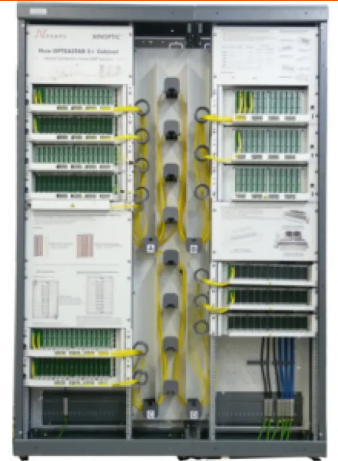

To answer to this plurality of solutions, its design is based on an optimized modularity allowing high density connectivity for all types of cabling :

- Inter-frame patching
- Interconnection
- Cross-connection

OPTEASTAR 2+ cabinets are compatible with all types of 19" optical modules (except subrack). Depending on the need, the range is available in various heights up to 2200mm, a standard depth of 300 mm and a width of 600, 900 or optimized to 800mm.

This OPTEASTAR 2+ version also facilitates the assembly of several cabinets (side by side or back to back) for big sites and allows an openrack use. This is very easy to disassemble the cabinet, a delivery in kit is possible on demand in case of difficult access (staircase).

Composition

OPTEASTAR 2+ modular cabinets are optimized for openrack configuration without door, roof and panel. Structure is the same as single configuration, but composed with assembling of 19" openracks and various accessories:

- Set 600+800x300 with 2 racks and W central coiling area
- Set 800x300 with 1 rack and left coiling area to finish a row

or

- Set 600+300+600x300 with 2 racks and W central coiling area

STANDARDS

Aginode specification