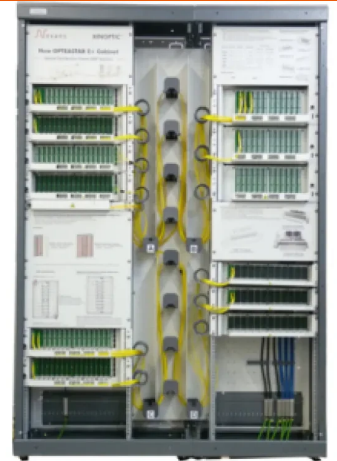

To answer to this plurality of solutions, its design is based on an optimized modularity allowing high density connectivity for all types of cabling :

- Inter-frame patching
- Interconnection
- Cross-connection

OPTEASTAR 2+ cabinets are compatible with all types of 19" optical modules (except subrack). Depending on the need, the range is available in various heights up to 2200mm, a standard depth of 300 mm and a width of 600, 900 or optimized to 800mm.

This OPTEASTAR 2+ version also facilitates the assembly of several cabinets (side by side or back to back) for big sites and allows an openrack use. This is very easy to disassemble the cabinet, a delivery in kit is possible on demand in case of difficult access (staircase).

Composition

OPTEASTAR 2+ modular cabinets are optimized for openrack configuration without door, roof and panel. Structure is the same as single configuration, but composed with assembling of 19" openracks and various accessories:

- Set 600+800x300 with 2 racks and W central coiling area
- Set 800x300 with 1 rack and left coiling area to finish a row

or

- Set 600+300+600x300 with 2 racks and W central coiling area

STANDARDS

Aginode specification