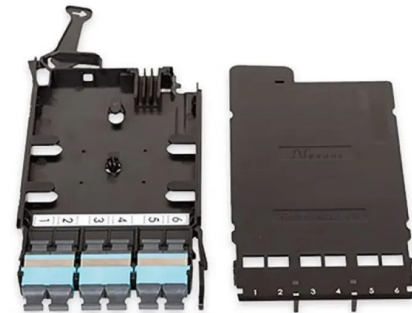

LANmark-OF ENSPACE MTP Adaptor Modules

- ENSPACE module with MTP adaptors in the front
- Module can be easily mounted into Aginode' ENSPACE patch panel
- Modules can be installed from front and rear of panel

The ENSPACE system consists of 3 sub-components: the patch panels, the modules and the Pre-Terms.

The modules can be installed in the trays from the rear and from the front of the panel increasing the flexibility of installation.

Up to 12 ENSPACE MTP adaptor modules can be installed per 1U into the ENSPACE UHD patch panels.

Up to 8 ENSPACE MTP adaptor modules can be installed per 1U into the ENSPACE HD patch panels.

Port labeling is printed on the cover of the ENSPACE modules.

The fan-out legs of the MTP-MTP Pre-Term enter the modules from the rear and are fixed inside the module for strain relief.

* MTP is a trade mark of US Conec

STANDARDS

ISO/IEC 11801

LANmark-OF ENSPACE MTP Adaptor Modules