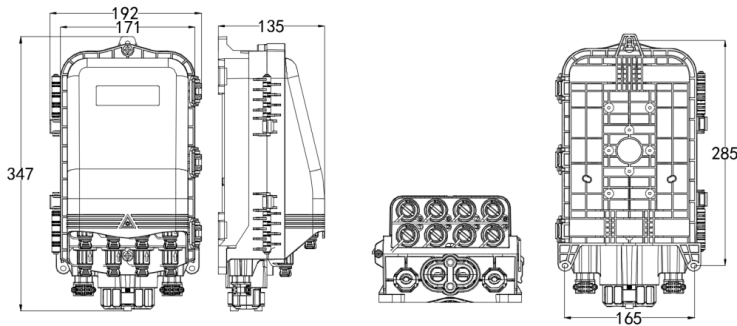

LIGHTDROP

LIGHTDROP SPLICE 08

Aginode Ref: LDSFSP08HQNANA04SD00NASTNANANA

Featuring:

- 8 Hardened Quarter Turn (FastConnect compatible) bottom ports for branch connections.
- 48 fibres splicing capacity.
- 1 oval optical cable entry up to 18mm.
- 2 branch optical cable entries and up to 14mm.
- Integration of optical splitters (i.e. 4 splitters 1:2 or 2:2).
- Othre splice trays and optical splitter configurations available.
- Mounting bracket options for overlenght cable storage.

Terminal max. attenuation*:

Splitter ratio	Output
1:8	4.20 dB
2:8	4.50 dB

*Total terminal attenuation, including insertion losses from pre-connectorization.

Aginode specification

All drawings, designs, specifications, plans and particulars of weights, size and dimensions contained in the technical or commercial documentation of Aginode is indicative only and shall not be binding on Aginode or be treated as constituting a representation on the part of Aginode.

LIGHTDROP SPLICE 08

Characteristics

구조적 특성

색상	검은색
Material	PP

기계적 특성

IK Rating	8
-----------	---

사용 특성

Installation type	Outdoor
操作温度范围	-40...65 °C
Packaging	Box
RoHS compliant	Yes
U.V resistance	Yes
Watertightness	IP 68