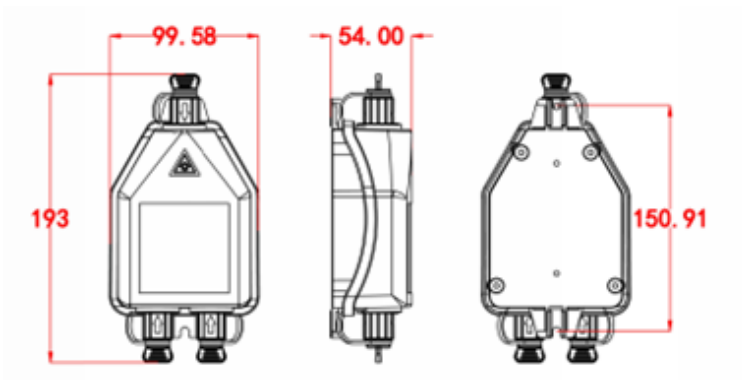

LIGHTDROP

LIGHTDROP XS - TAP

Aginode Ref: LDSFXS02HQHQ00NA01TCNANANA

Featuring:

- 1 Hardened Quarter Turn (FastConnect compatible) top TAP IN port.
- 2 Hardened Quarter Turn (FastConnect compatible) bottom ports for SPLITTER OUT and TAP OUT.
- Mounting bracket options.

Terminal max. attenuation*:

TAP ratio	TAP OUT	Splitter port
70% - 30%	2.10 dB	6.10 dB

*Total terminal attenuation, including insertion losses from pre-connectorization.

Aginode specification

All drawings, designs, specifications, plans and particulars of weights, size and dimensions contained in the technical or commercial documentation of Aginode is indicative only and shall not be binding on Aginode or be treated as constituting a representation on the part of Aginode.

LIGHTDROP XS - TAP

Characteristics

구조적 특성

색상	검은색
Material	PP

기계적 특성

IK Rating	8
-----------	---

사용 특성

Installation type	Outdoor
操作温度范围	-40...65 °C
Packaging	Box
RoHS compliant	Yes
U.V resistance	Yes
Watertightness	IP 68