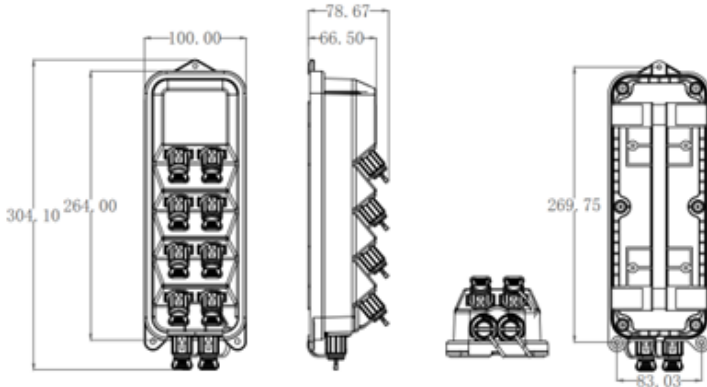

LIGHTDROP

LIGHTDROP L - TAP AND SPLITTER 1:8

Aginode Ref: LDSFLA08HQQHQ01SC01TDCNANANA

Featuring:

- 8 Hardened Quarter Turn (FastConnect compatible) front ports for customer connections (Ports 1 to 8).
- 2 Hardened Quarter Turn (FastConnect compatible) bottom ports for TAP IN and TAP OUT.
- Mounting bracket options for overlength cable storage.

Terminal max. attenuation*:

TAP ratio	TAP OUT	Splitter port
70% - 30%	2.3 dB	16.70 dB

*Total terminal attenuation, including insertion losses from pre-connectorization.

Aginode specification

LIGHTDROP L - TAP and Splitter 1:8

Characteristics

구조적 특성

색상	검은색
Material	PP

기계적 특성

IK Rating	8
-----------	---

사용 특성

Installation type	Outdoor
操作温度范围	-40...65 °C
Packaging	Box
RoHS compliant	Yes
U.V resistance	Yes
Watertightness	IP 68

ABS 1642 Ind.A .pdf pdf — 2.5 MB [다운로드](#) ↓