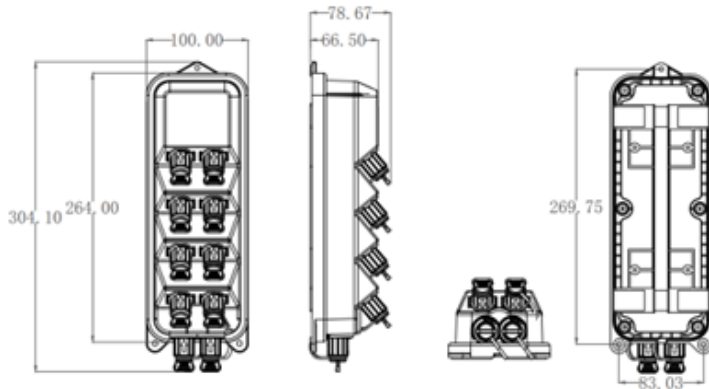

LIGHTDROP

LIGHTDROP L - SPLITTER 1:8

Aginode Ref: LDSFLA08HQQNA01SC00NASTNANANA

Featuring:

- 8 Hardened Quarter Turn (FastConnect compatible) front ports for customer connections (Ports 1 to 8).
- 1 Hardened Quarter Turn (FastConnect compatible) bottom port for splitter IN.
- Mounting bracket options for overlenght cable storage.

Terminal max. attenuation*:

Splitter ratio	Splitter port
1:8	10.70 dB

*Total terminal attenuation, including insertion losses from pre-connectorization.

Aginode specification

LIGHTDROP L - Splitter 1:8

Characteristics

구조적 특성

색상	검은색
Material	PP

기계적 특성

IK Rating	8
-----------	---

사용 특성

Installation type	Outdoor
操作温度范围	-40...65 °C
Packaging	Box
RoHS compliant	Yes
U.V resistance	Yes
Watertightness	IP 68