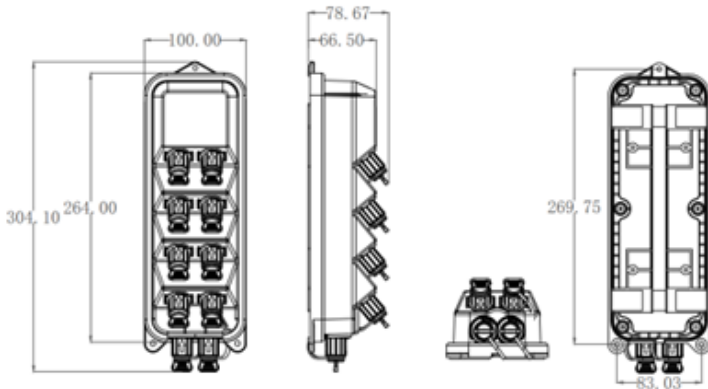

LIGHTDROP

LIGHTDROP L - SPLITTER 1:8

Aginode Ref: LDSFLA08HQQNA01SC00NASTNANANA

Featuring:

- 8 Hardened Quarter Turn (FastConnect compatible) front ports for customer connections (Ports 1 to 8).
- 1 Hardened Quarter Turn (FastConnect compatible) bottom port for splitter IN.
- Mounting bracket options for overlenght cable storage.

Terminal max. attenuation*:

Splitter ratio	Splitter port
1:8	10.70 dB

*Total terminal attenuation, including insertion losses from pre-connectorization.

Aginode specification

LIGHTDROP L - Splitter 1:8

Characteristics

구조적 특성

색상	검은색
Material	PP

기계적 특성

IK Rating	8
-----------	---

사용 특성

Installation type	Outdoor
操作温度范围	-40...65 °C
Packaging	Box
RoHS compliant	Yes
U.V resistance	Yes
Watertightness	IP 68

ABS 1642 Ind.A .pdf pdf — 2.5 MB [다운로드](#) ↓