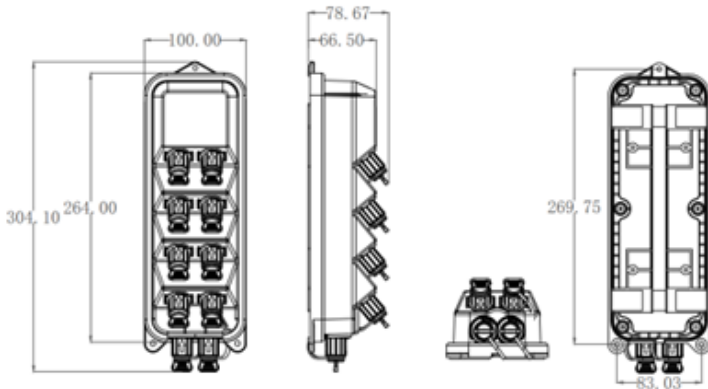

LIGHTDROP

LIGHTDROP L - SPLITTER 1:8

Aginode Ref: LDSFLA08HQQNA01SC00NASTNANANA

Featuring:

- 8 Hardened Quarter Turn (FastConnect compatible) front ports for customer connections (Ports 1 to 8).
- 1 Hardened Quarter Turn (FastConnect compatible) bottom port for splitter IN.
- Mounting bracket options for overlenght cable storage.

Terminal max. attenuation*:

Splitter ratio	Splitter port
1:8	10.70 dB

*Total terminal attenuation, including insertion losses from pre-connectorization.

Aginode specification

All drawings, designs, specifications, plans and particulars of weights, size and dimensions contained in the technical or commercial documentation of Aginode is indicative only and shall not be binding on Aginode or be treated as constituting a representation on the part of Aginode.

LIGHTDROP L - Splitter 1:8

Characteristics

구조적 특성

색상	검은색
Material	PP

기계적 특성

IK Rating	8
-----------	---

사용 특성

Installation type	Outdoor
操作温度范围	-40...65 °C
Packaging	Box
RoHS compliant	Yes
U.V resistance	Yes
Watertightness	IP 68