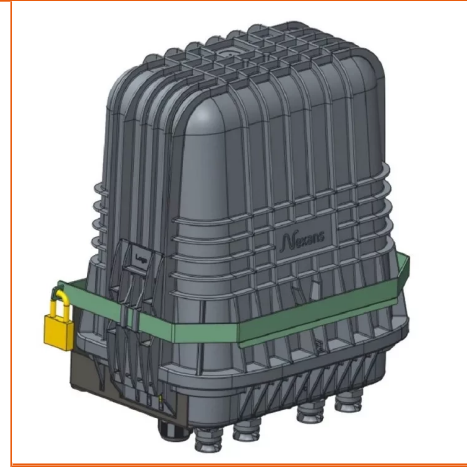

BRIGHTBOX™ splice closure

BELT FOR PADLOCK

Aginode Ref: 13200149

The belt has been design to prevent access to the product. The belt avoid the opening of the 2 draw latches (padlock not provided)

The BRIGHTBOX™ is a compact closure range for splicing optical cable and is designed for aerial and underground applications. It is available in 2 sizes S1 and S2 with respective splicing capacities of 144 and 288 splices. The main functions are:

- To protect up to 288 splices
- To coil and identify effectively and easily the optical fibres
- To distribute fibre from a feeder cable to drop, spur or distribution cables with its 8 ports that can each accept up to 4 cables

The modern and secure range of watertight closure BRIGHTBOX™ is made with high-strength material to reach an IK09 level and IP68 watertightness and dust protection.

It consists in a base equipped with a metallic tray, supporting organizers and splice cassettes, and a removable cover which is closed with 2 lateral draw latches. The metallic tray integrates on the back a loop storage basket for mid-span applications. The base has a pressure test valve for flash testing and also an optional grounding system.

The base of the closure, common to the 2 sizes, has 1 mid-span entry (from Ø6 to 20mm) as well as 8 standard ports with single or multi-cables outputs (from Ø3 to 18mm). Mechanical tightness is performed using a double rubber seal and a length of sealant applied on the mid-span cable. Branch cables are sealed using mechanical sealing glands. A large range of tightness kits is available (see sealing kits for standard ports). The outgoing cables and its reinforcements (strength member, aramid yarns) are fixed to the clamping system outside the box for more comfort during installation. Then the clamping system is clipped on the nut of the glands installed on the base.