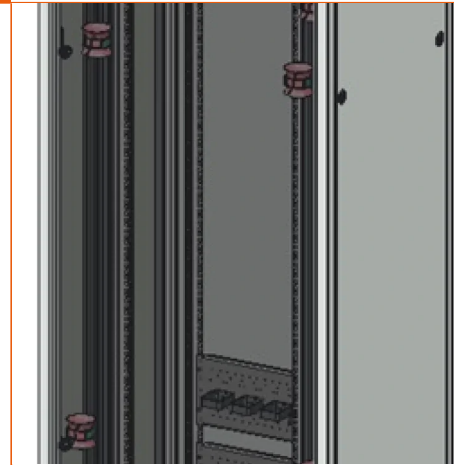

Optical cabinets 19 inch 600 or 800mm deep

CABINET BZ19 800X600 42U

Aginode Ref: 10243460

Optical cabinet with width 800, depth 600, height 2000 and a rack capacity 42U.

The 19" optical cabinets BZ19 can host all telecom equipment for 19" size (optical modules, active equipments, patchpanel with RJ45 jacks, ...) and thus answer to any type of network installation.

The modular design is suitable for a wide range of requirements:

- Width 600 or 800mm
- Depth 600 or 800mm
- Useful height 36U or 42U

Cabinets are equipped with :

- Glass door opening to the left with key lock (right side mounting possible)
- Removable side panels with key lock (juxtaposition de 2 baies possibles)
- Removable rear panel
- Front racks 19" with adjustable depth
- Rear racks 19" for accessories
- Grounding bar
- Plate for incoming cables with brush mounted on the roof or base (if cabinet returned)

Optical equipment for Optical Fiber management :

- Fixing plate for clamp and fanout device (DEP, DSM, ...)
- Rear plate with 5 rings for cable management on the rear side
- Up and down cable trays for the jumpers management on the front side
- Right and left C profiles with 8 bobbin Ø50 kits (only with width 800)

Depth 600 mm

Height 2000 mm

Width 800 mm

사용 특성

Field of application Indoor

Minimum static operating bending radius 30 mm

Locking system Key

Packaging Pallet