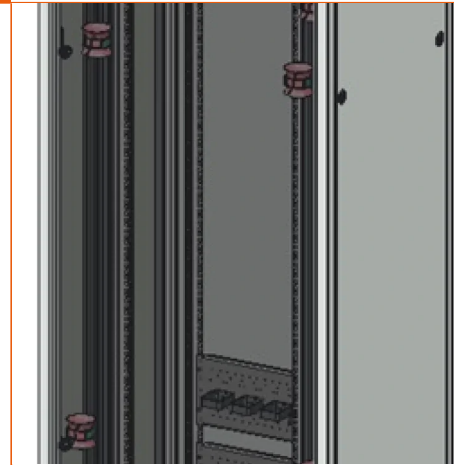

Optical cabinets 19 inch 600 or 800mm deep

CABINET BZ19 800X600 42U

Aginode Ref: 10243460

Optical cabinet with width 800, depth 600, height 2000 and a rack capacity 42U.

The 19" optical cabinets BZ19 can host all telecom equipment for 19" size (optical modules, active equipments, patchpanel with RJ45 jacks, ...) and thus answer to any type of network installation.

The modular design is suitable for a wide range of requirements:

- Width 600 or 800mm
- Depth 600 or 800mm
- Usefull height 36U or 42U

Cabinets are equipped with :

- Glass door opening to the left with key lock (right side mounting possible)
- Removable side panels with key lock (juxtaposition de 2 baies possibles)
- Removable rear panel
- Front racks 19" with adjustable depth
- Rear racks 19" for accessories
- Grounding bar
- Plate for incoming cables with brush mounted on the roof or base (if cabinet returned)

Optical equipment for Optical Fiber management :

- Fixing plate for clamp and fanout device (DEP, DSM, ...)
- Rear plate with 5 rings for cable management on the rear side
- Up and down cable trays for the jumpers management on the front side
- Right and left C profiles with 8 bobbin Ø50 kits (only with width 800)

Depth 600 mm

Height 2000 mm

Width 800 mm

사용 특성

Field of application Indoor

Minimum static operating bending radius 30 mm

Locking system Key

Packaging Pallet