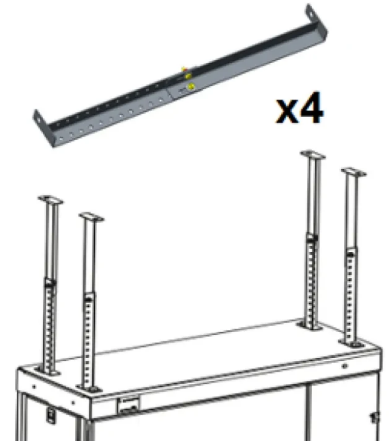

Cabinet accessories

CEILING FIXING KIT

Aginode Ref: 10267828

Kit with 4 adjustable arms (min 310mm, max 560mm) to fix a cabinet or a set on the ceiling with 4 screws (not provided)

Accessories for management of optical fibre cables and patchcords and also for fixation of cabinets.