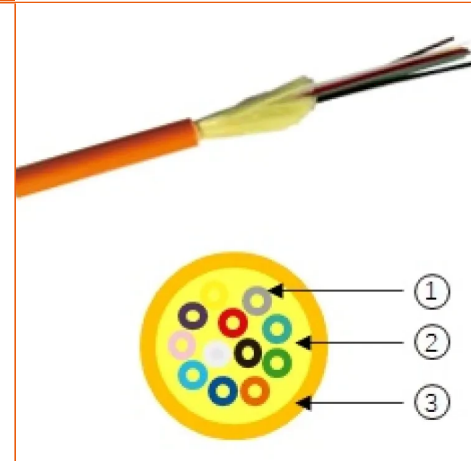

essential-OF TB LSZH 2-24C - APAC Region

Tight buffered optical fibre cables

- Indoor cable designed for backbone/horizontal installation
- Available in OM3 and SingleMode G.652.D
- Outer Jacket is Low Smoke Zero Halogene (LSZH)

Description and Application

Essential-OF TB Indoor fibre cable is designed for indoor applications especially for building. The fibre cable has 900µm tight buffered fibres. The cable is coated with aramid yarns, and the outer jacket is LSZH with good fire performance. Essential-OF TB is available for Bend Insensitive OM3 and SingleMode G.652.D.

The fibre cable is of a dry structure suitable for horizontal or vertical installation. The fibre cable meets the needs of indoor fire protection and can be installed in ducts.

- Can be installed both vertically or horizontally
- Applicable as standard multimode and singlemode fibre
- LSZH Jacket
- Tight buffered fibre

Construction

Legend accompanying the cross section drawing for 2-24core OF cable:

1. 900µm Tight buffered fibre
2. Aramid yarn
3. LSZH jacket materials

STANDARDS

- ANSI/TIA-568-C.3
- IEC 60332-1
- IEC 60332-3-24 Cat.C
- IEC 60793-2-10
- ISO/IEC 11801