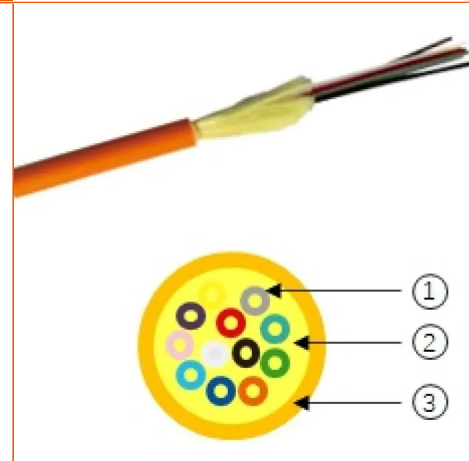

# essential-OF TB LSZH 2-24C - APAC Region

Tight buffered optical fibre cables

- Indoor cable designed for backbone/horizontal installation
- Available in OM3 and SingleMode G.652.D
- Outer Jacket is Low Smoke Zero Halogene (LSZH)

## Description and Application

Essential-OF TB Indoor fibre cable is designed for indoor applications especially for building. The fibre cable has 900µm tight buffered fibres. The cable is coated with aramid yarns, and the outer jacket is LSZH with good fire performance. Essential-OF TB is available for Bend Insensitive OM3 and SingleMode G.652.D.

The fibre cable is of a dry structure suitable for horizontal or vertical installation. The fibre cable meets the needs of indoor fire protection and can be installed in ducts.

- Can be installed both vertically or horizontally
- Applicable as standard multimode and singlemode fibre
- LSZH Jacket
- Tight buffered fibre

## Construction

Legend accompanying the cross section drawing for 2-24core OF cable:

1. 900µm Tight buffered fibre
2. Aramid yarn
3. LSZH jacket materials