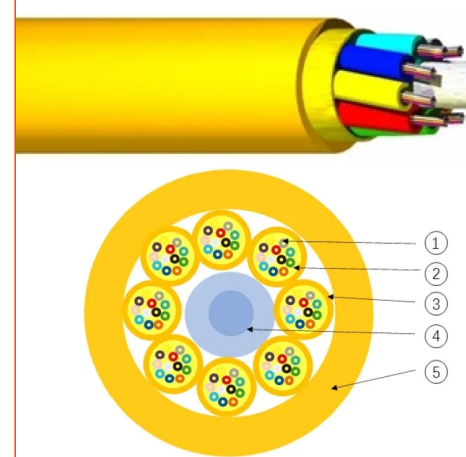

LANmark-OF TB LSZH 48-96C - APAC Region

Tight buffered optical fibre cables

- Indoor cable designed for backbone/horizontal installation
- All fibre grades
- Low Smoke Zero Halogene (LSZH)

Description and Application

Aginode LANmark-OF TB Indoor fibre cable is designed for indoor applications. The fibre cable has 900µm tight buffered fibres with flame sheath around the transmission medium, and the 900µm sheath provides additional protection for the fibres. The cable is coated with aramid yarns as the strength member, and the outermost layer is coated with LSZH jacket. Bend Insensitive OM3/OM4 and SingleMode G.652.D and G.657.A1 are available.

The fibre cable is of a dry structure suitable for horizontal or vertical installation. The fibre cable meets the needs of indoor fire protection and can be installed in ducts.

- Can be installed both vertically or horizontally
- Applicable as standard multimode and singlemode fibre
- Central FRP strength member
- Up to 8 sub tube, each contain 12c fibres
- LSZH Jacket
- Tight buffered fibre for easy stripping

Construction

Legend accompanying the cross section drawing for 48-96core OF cable:

1. 900µm Tight buffered fibre
2. Aramid yarn
3. Subunit jacket
4. Central FRP Strength member
5. LSZH jacket materials

STANDARDS