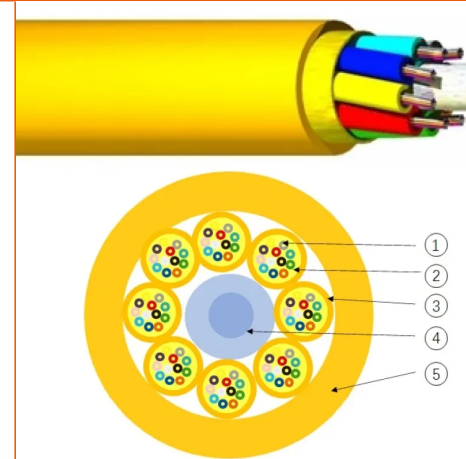

LANmark-OF TB LSZH 48-96C - APAC Region

Tight buffered optical fibre cables

- Indoor cable designed for backbone/horizontal installation
- All fibre grades
- Low Smoke Zero Halogene (LSZH)

Description and Application

Aginode LANmark-OF TB Indoor fibre cable is designed for indoor applications. The fibre cable has 900µm tight buffered fibres with flame sheath around the transmission medium, and the 900µm sheath provides additional protection for the fibres. The cable is coated with aramid yarns as the strength member, and the outermost layer is coated with LSZH jacket. Bend Insensitive OM3/OM4 and SingleMode G.652.D and G.657.A1 are available.

The fibre cable is of a dry structure suitable for horizontal or vertical installation. The fibre cable meets the needs of indoor fire protection and can be installed in ducts.

- Can be installed both vertically or horizontally
- Applicable as standard multimode and singlemode fibre
- Central FRP strength member
- Up to 8 sub tube, each contain 12c fibres
- LSZH Jacket
- Tight buffered fibre for easy stripping

Construction

Legend accompanying the cross section drawing for 48-96core OF cable:

1. 900µm Tight buffered fibre
2. Aramid yarn
3. Subunit jacket
4. Central FRP Strength member
5. LSZH jacket materials

STANDARDS