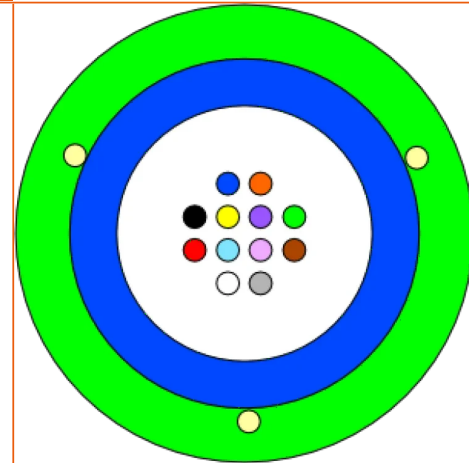

Microduct - Unitube cables

This unitube cable is used in the Access, Distribution, City Network and FTTx applications; it is designed to be easily installed designed for outdoor installation by blowing in microduct.

Characteristics & Applications

- High blowing distance due to the excellent friction properties of the outer sheath
- Right balance between flexibility and rigidity
- Aramid yarns reinforcement
- All dielectric design
- Waterproof structure

Fibre type

The cable is available with different fibre types.

Construction

- Jelly filled dual wall tube
- Aramid yarns
- Low coefficient of friction sheath

STANDARDS

EN 187000
IEC 60794