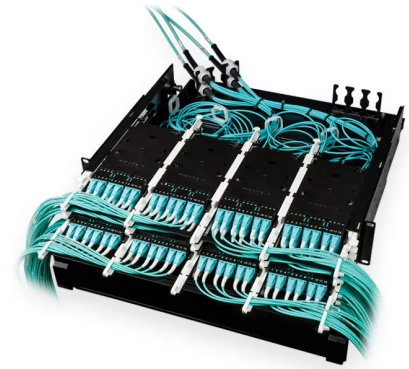

# LANmark-OF ENSPACE Patch Panels

- Optical patch panels with Ultra High Density or High Density

For the Ultra High Density areas like patching zones Aginode has developed ENSPACE UHD panels. The panels support 144 LC connections or 72 MTP ports per 'U' without compromising operational efficiency. The panels feature three individual sliding trays per 'U'. Each individual tray can be pulled forward to allow fingertip access to the patch cords and ease day to day operations. An innovative rear tray facilitates the installation of the Pre-Terms with the UHD panels. The panels are available in 1U, 2U and 4U.

The ENSPACE HD panels can be installed in server racks or less dense patching zones. They feature a High Density of 96 LC or 48 MTP ports within 1 rack unit. The fixed trays are staggered and allow easy access to the patch cords. 1U and 2U panels are available.

For all panels ports can be added as and when needed without interrupting already installed connections. The ENSPACE modules and Pre-Terms can be installed from the rear. Moves, adds and changes for every project can be accommodate without impact on the operation of a data centre.

A labeling front sits in front of the modules. It can rotate almost 180° even when ENSPACE patch panels are installed underneath. This facilitates port identification when the panel is mounted at the top of the rack.