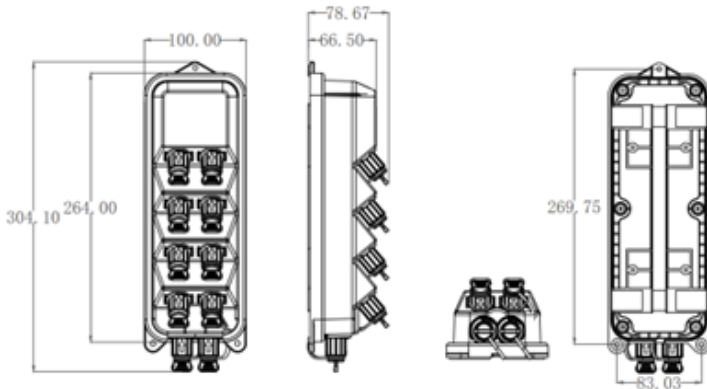

LIGHTDROP

LIGHTDROP L - SPLITTER 1:8

Aginode Ref: LDSFLA08HQQNA01SC00NASTNANANA

Featuring:

- 8 Hardened Quarter Turn (FastConnect compatible) front ports for customer connections (Ports 1 to 8).
- 1 Hardened Quarter Turn (FastConnect compatible) bottom port for splitter IN.
- Mounting bracket options for overlenght cable storage.

Terminal max. attenuation*:

Splitter ratio	Splitter port
1:8	10.70 dB

*Total terminal attenuation, including insertion losses from pre-connectorization.

Aginode specification

LIGHTDROP L - Splitter 1:8

Characteristics

Construction characteristics

Colour	Black
Material	PP

Mechanical characteristics

IK Rating	8
-----------	---

Usage characteristics

Installation type	Outdoor
Operating temperature, range	-40...65 °C
Packaging	Box
RoHS compliant	Yes
U.V resistance	Yes
Watertightness	IP 68