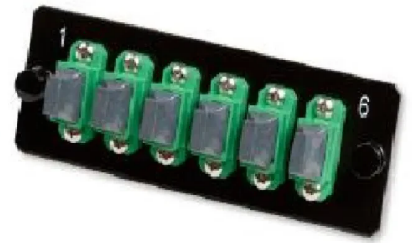

LANmark-OF Plug&Play MPO Adapter Plates

LANMARK-OF MPO ADAPTOR PLATE MULTIMODE KEY UP-KEY UP

Aginode Ref: N205.AMPO6MMUU

- MPO adaptor plate
- Fiber type multimode
- Adaptor type Key up-key up
- Suitable for Plug& Play Patch panel

Application

Aginode MPO adapter panel is mainly used in plug& play patch panel, for both male and female MPO ends of the matching.

The adapter panel is equipped with push rivets, which can be inserted and removed by pushing and pulling the rivets during use. It is very convenient for field application

Characteristics

- Connector type by key: Key up-Key up
- Connector type by fiber type: Multimode
- Including 6 MPO adaptor
- 4 pcs MPO plates in 1U patch panel N439.3MPP
- 12 pcs MPO plates in 4U patch panel N439.9MPP