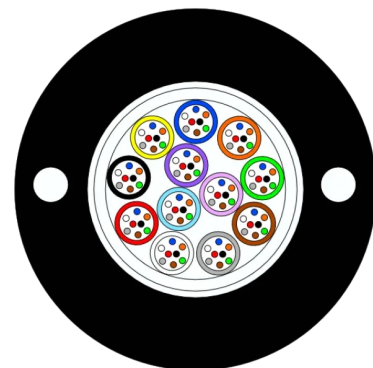

## MICROBUNDLE RSM CABLE 12X8SM SP1840

This ruggedized cable is used for Access, Distribution, City Network and FTTx applications. It is designed to be quickly installed by pulling, blowing and on aerial

## Characteristics & Applications

- Ruggedized cable design
- Easy installation with mid span access possibility
- Easy micro bundle stripability
- Glass yarns and radial strength members reinforcement
- All dielectric design
- Waterproof structure

## Construction

- Jelly filled microbundles containing coloured fibres
- Radial FRP strength members
- Glass yarns reinforcement
- Water swellable tape
- HDPE outer sheath

**Nexans**  
Telecom Systems

IS NOW:

### Dimensional characteristics

Number of tubes	12
Approximate weight	97 kg/km
Number of optical fibres	96
Nominal outer diameter (mm)	11.0 mm