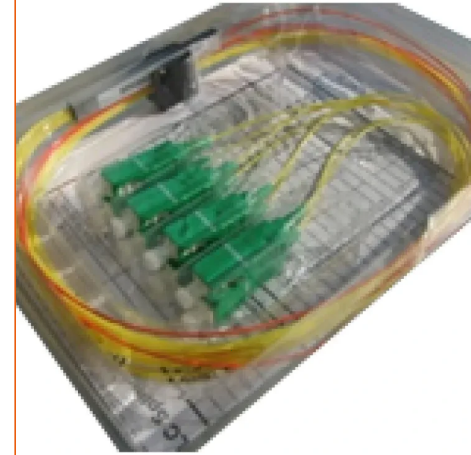

Basement: Domino

SC/APC 1:4 SOD SPLITTER

Aginode Ref: 10235293

Sizes of body: 4×7×60 mm Trunk: 1,5 m not pre-terminated Branches: 0,75m pre-terminated SC/APC

The Domino basement boxes range has been especially designed for FTTH networks, to provide a modular solution for node interconnection between the external network and the building distribution network.

An integrated swiveling tray allows the management of patchcords overlengths.

For standby fibres management, a version called "Storage" is also available.

Accessibility

The cable crimping is made outside of the box, and then the cable and its crimping plate are fixed in the box.

Quick door-dismantling and front patching enable easy access and identification for the connectors.

The product operation does not need any additional volume

STANDARDS

Aginode specification
Orange/France Telecom

SC/APC 1:4 SOD splitter

Characteristics

Construction characteristics

Colour	Light grey RAL 7035
Cable entry	From left
Material	Polycarbonate

Dimensional characteristics

Depth	150 mm
Width	450 mm
External diameter of the cable "D", range	6...14 mm