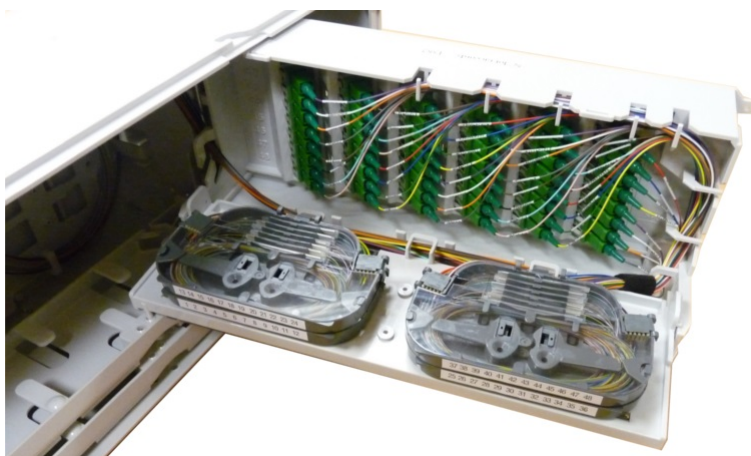

All drawings, designs, specifications, plans and particulars of weights, size and dimensions contained in the technical or commercial documentation of Aginode is indicative only and shall not be binding on Aginode or be treated as constituting a representation on the part of Aginode.