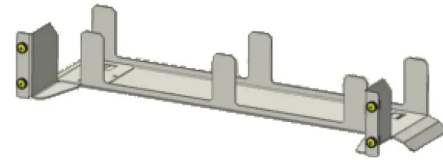

Cabinet accessories

HORIZONTAL CABLE WAY HEIGHT 2U

Aginode Ref: 10267834

Accessory used for communication between 2 different coiling areas. Front fixing on rack 19" with 4 screws, washers and cage nuts (provided) at the desired height.

Accessories for management of optical fibre cables and patchcords and also for fixation of cabinets.

STANDARDS

Aginode specification