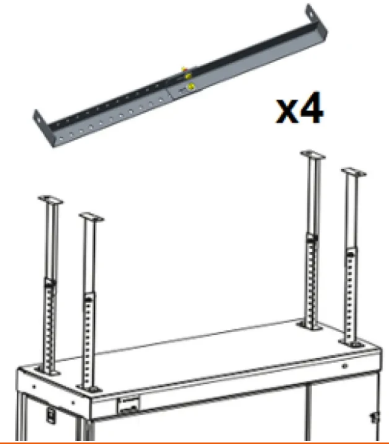

Cabinet accessories

CEILING FIXING KIT

Aginode Ref: 10267828

Kit with 4 adjustable arms (min 310mm, max 560mm) to fix a cabinet or a set on the ceiling with 4 screws (not provided)

Accessories for management of optical fibre cables and patchcords and also for fixation of cabinets.