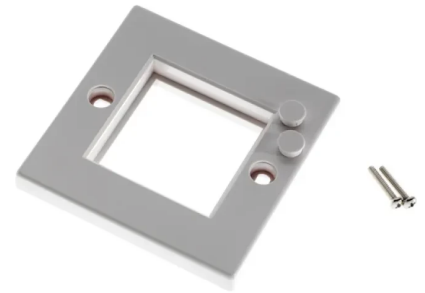

European Mounting Hardware for Essential Keystone

ESSENTIAL EU STYLE 45X45 FRAME WHITE

Aginode Ref: N200.645

- 80x80 frame dimensions
- Compatible with Aginode 22.5x45 module for keystone
- Suitable for Essential keystone range
- Glossy white
- Supplied with screws
- Compatible with blank module 22.5x45
- Also available in UK format (50x50 and 50x100)

Application

This frame with 80x80mm outer dimensions and 45x45mm inner dimensions is designed to be used with the Essential 22.5x45mm keystone module N423.645 and can take one or two modules.

A blank 22.5x45mm module N424.102 is available in case only one port is needed in the outlet.

Design & Installation

The cover plate comes in glossy white and is supplied with 2 screws for mounting in the wall or containment. A set of 2 white caps is included to cover the screws.

The plastic material is UL 94V-0.

The cover plates are packed per box of 24 pcs

STANDARDS

ISO/IEC 11801