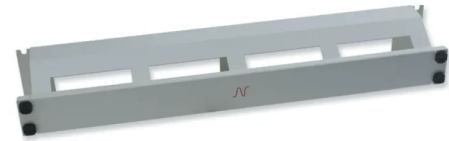

## Patch Guides

The Aginode patch guide range enables orderly patch cord storage. All the Aginode accessories are guaranteed to maintain the required bending radius for patch cords which in turn ensures superior data transmission for the installation. The paint finished metal accessories provide improved stability over plastic guides on the market.

The 1HU and 2HU universal patch guides are delivered with a front plate. The 8 cm depth provides for the bending radius and enough storage space for the patch cords. Two openings designed at the rear face improve the storage and entry possibilities for patch cords.

## Cable Guide

The Aginode cable guide offers fast and reliable cable retention and grounding. The clip-on system is a proprietary Aginode design and improves the flexibility, solidity and the grounding of your installation.