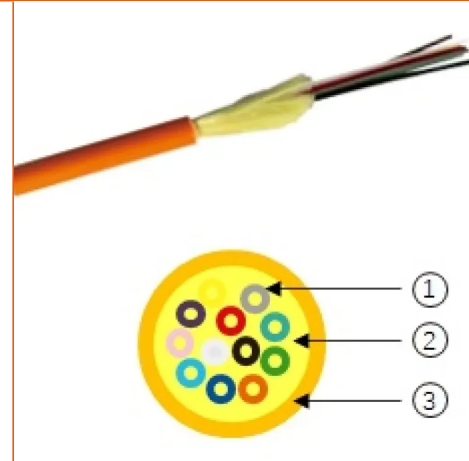

## Description and Application

Essential-OF TB Indoor fibre cable is designed for indoor applications especially for building. The fibre cable has 900µm tight buffered fibres. The cable is coated with aramid yarns, and the outer jacket is LSZH with good fire performance. Essential-OF TB is available for Bend Insensitive OM3 and SingleMode G.652.D.

The fibre cable is of a dry structure suitable for horizontal or vertical installation. The fibre cable meets the needs of indoor fire protection and can be installed in ducts.

- Can be installed both vertically or horizontally
- Applicable as standard multimode and singlemode fibre
- LSZH Jacket
- Tight buffered fibre

## Construction

Legend accompanying the cross section drawing for 2-24core OF cable:

1. 900µm Tight buffered fibre
2. Aramid yarn
3. LSZH jacket materials