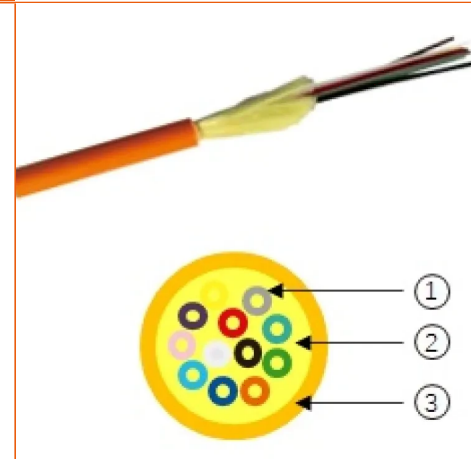

# essential-OF TB LSZH 2-24C - APAC Region

Tight buffered optical fibre cables

- Indoor cable designed for backbone/horizontal installation
- Available in OM3 and SingleMode G.652.D
- Outer Jacket is Low Smoke Zero Halogene (LSZH)

## Description and Application

Essential-OF TB Indoor fibre cable is designed for indoor applications especially for building. The fibre cable has 900µm tight buffered fibres. The cable is coated with aramid yarns, and the outer jacket is LSZH with good fire performance. Essential-OF TB is available for Bend Insensitive OM3 and SingleMode G.652.D.

The fibre cable is of a dry structure suitable for horizontal or vertical installation. The fibre cable meets the needs of indoor fire protection and can be installed in ducts.

- Can be installed both vertically or horizontally
- Applicable as standard multimode and singlemode fibre
- LSZH Jacket
- Tight buffered fibre

## Construction

Legend accompanying the cross section drawing for 2-24core OF cable:

1. 900µm Tight buffered fibre
2. Aramid yarn
3. LSZH jacket materials