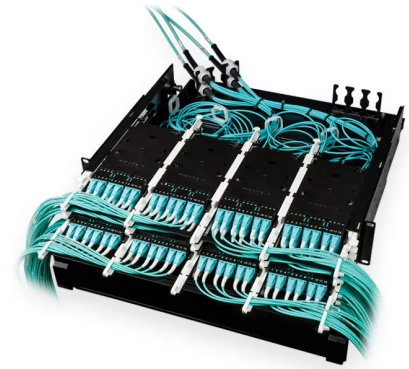

LANmark-OF ENSPACE Patch Panels

- Optical patch panels with Ultra High Density or High Density

For the Ultra High Density areas like patching zones Aginode has developed ENSPACE UHD panels. The panels support 144 LC connections or 72 MTP ports per 'U' without compromising operational efficiency. The panels feature three individual sliding trays per 'U'. Each individual tray can be pulled forward to allow fingertip access to the patch cords and ease day to day operations. An innovative rear tray facilitates the installation of the Pre-Terms with the UHD panels. The panels are available in 1U, 2U and 4U.

The ENSPACE HD panels can be installed in server racks or less dense patching zones. They feature a High Density of 96 LC or 48 MTP ports within 1 rack unit. The fixed trays are staggered and allow easy access to the patch cords. 1U and 2U panels are available.

For all panels ports can be added as and when needed without interrupting already installed connections. The ENSPACE modules and Pre-Terms can be installed from the rear. Moves, adds and changes for every project can be accommodate without impact on the operation of a data centre.

A labeling front sits in front of the modules. It can rotate almost 180° even when ENSPACE patch panels are installed underneath. This facilitates port identification when the panel is mounted at the top of the rack.