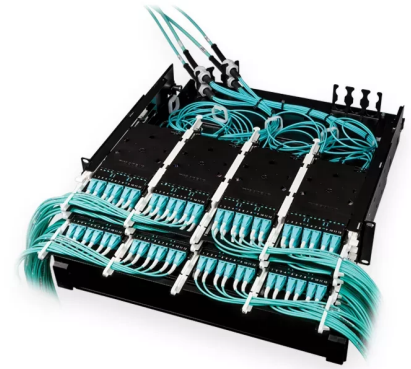

LANmark-OF ENSPACE Patch Panels

- Optical patch panels with Ultra High Density or High Density

For the Ultra High Density areas like patching zones Aginode has developed ENSPACE UHD panels. The panels support 144 LC connections or 72 MTP ports per 'U' without compromising operational efficiency. The panels feature three individual sliding trays per 'U'. Each individual tray can be pulled forward to allow fingertip access to the patch cords and ease day to day operations. An innovative rear tray facilitates the installation of the Pre-Terms with the UHD panels. The panels are available in 1U, 2U and 4U.

The ENSPACE HD panels can be installed in server racks or less dense patching zones. They feature a High Density of 96 LC or 48 MTP ports within 1 rack unit. The fixed trays are staggered and allow easy access to the patch cords. 1U and 2U panels are available.

For all panels ports can be added as and when needed without interrupting already installed connections. The ENSPACE modules and Pre-Terms can be installed from the rear. Moves, adds and changes for every project can be accommodate without impact on the operation of a data centre.

A labeling front sits in front of the modules. It can rotate almost 180° even when ENSPACE patch panels are installed underneath. This facilitates port identification when the panel is mounted at the top of the rack.