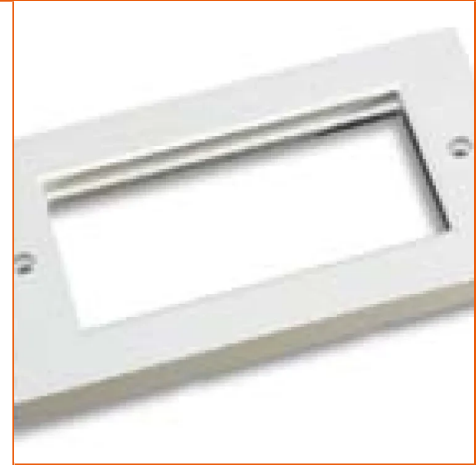

UK Mounting Hardware for Essential

UK COVER PLATE - DOUBLE GANG

Aginode Ref: N424.023

- Accepts modules for 4 snap-in connectors
- 50mm Euromod fitting
- flat version
- UK White

Double Gang Cover Plates

Standard double gang UK cover plates supplied in UK White.