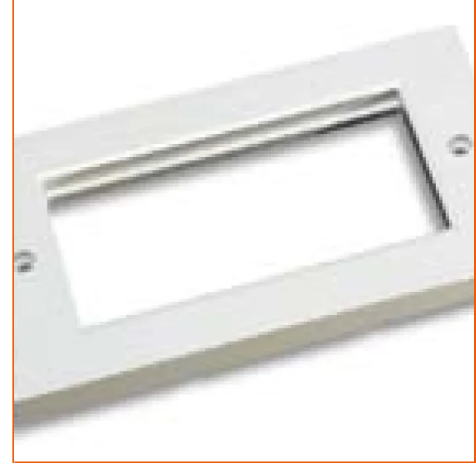

UK Mounting Hardware for Essential

UK COVER PLATE - DOUBLE GANG

Aginode Ref: N424.023

- Accepts modules for 4 snap-in connectors
- 50mm Euromod fitting
- flat version
- UK White

Double Gang Cover Plates

Standard double gang UK cover plates supplied in UK White.