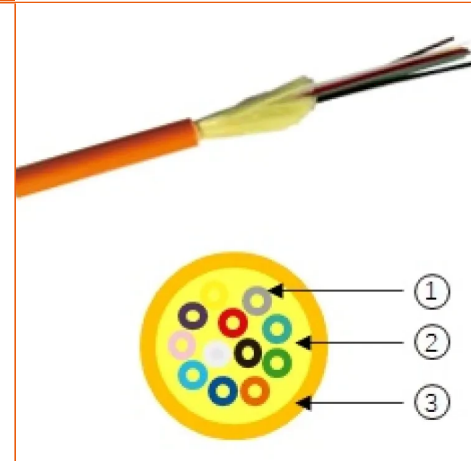

essential-OF TB LSZH 2-24C - APAC Region

Tight buffered optical fibre cables

- Indoor cable designed for backbone/horizontal installation
- Available in OM3 and SingleMode G.652.D
- Outer Jacket is Low Smoke Zero Halogene (LSZH)

Description and Application

Essential-OF TB Indoor fibre cable is designed for indoor applications especially for building. The fibre cable has 900µm tight buffered fibres. The cable is coated with aramid yarns, and the outer jacket is LSZH with good fire performance. Essential-OF TB is available for Bend Insensitive OM3 and SingleMode G.652.D.

The fibre cable is of a dry structure suitable for horizontal or vertical installation. The fibre cable meets the needs of indoor fire protection and can be installed in ducts.

- Can be installed both vertically or horizontally
- Applicable as standard multimode and singlemode fibre
- LSZH Jacket
- Tight buffered fibre

Construction

Legend accompanying the cross section drawing for 2-24core OF cable:

1. 900µm Tight buffered fibre
2. Aramid yarn
3. LSZH jacket materials

STANDARDS

ANSI/TIA-568-C.3
IEC 60332-1
IEC 60332-3-24 Cat.C
IEC 60793-2-10
ISO/IEC 11801