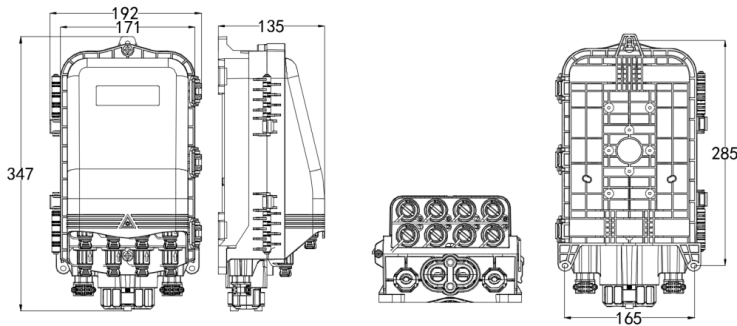

LIGHTDROP

LIGHTDROP SPLICE 08

Aginode Ref: LDSFSP08HQNANA04SD00NASTNANANA

Featuring:

- 8 Hardened Quarter Turn (FastConnect compatible) bottom ports for branch connections.
- 48 fibres splicing capacity.
- 1 oval optical cable entry up to 18mm.
- 2 branch optical cable entries and up to 14mm.
- Integration of optical splitters (i.e. 4 splitters 1:2 or 2:2).
- Othre splice trays and optical splitter configurations available.
- Mounting bracket options for overlenght cable storage.

Terminal max. attenuation*:

Splitter ratio	Output
1:8	4.20 dB
2:8	4.50 dB

*Total terminal attenuation, including insertion losses from pre-connectorization.

Aginode specification

All drawings, designs, specifications, plans and particulars of weights, size and dimensions contained in the technical or commercial documentation of Aginode is indicative only and shall not be binding on Aginode or be treated as constituting a representation on the part of Aginode.

LIGHTDROP SPLICE 08

Eigenschaften

Konstruktionsmerkmale

Farbe	Schwarz
Werkstoff	PP

Mechanische Eigenschaften

IK-Bewertung	8
--------------	---

Anwendungsmerkmale

Art der Installation	Outdoor
Betriebstemperatur	-40...65 °C
Verpackung	Box
RoHS compliant	Yes
UV Beständigkeit	Ja
Watertightness	IP 68