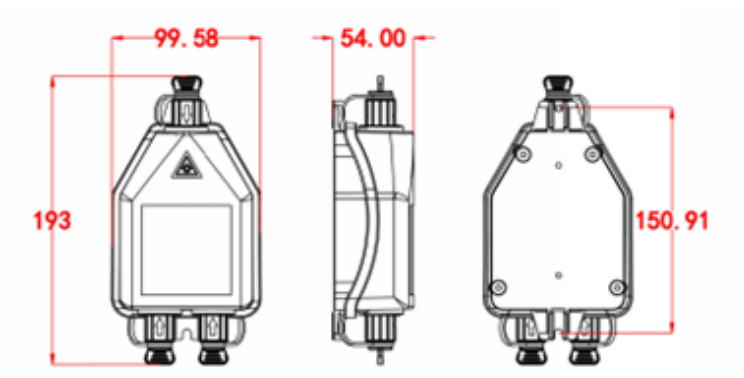

LIGHTDROP

LIGHTDROP XS - TAP

Aginode Ref: LDSFXS02HQHQ00NA01TCNANANA

Featuring:

- 1 Hardened Quarter Turn (FastConnect compatible) top TAP IN port.
- 2 Hardened Quarter Turn (FastConnect compatible) bottom ports for SPLITTER OUT and TAP OUT.
- Mounting bracket options.

Terminal max. attenuation*:

TAP ratio	TAP OUT	Splitter port
70% - 30%	2.10 dB	6.10 dB

*Total terminal attenuation, including insertion losses from pre-connectorization.

Aginode specification

All drawings, designs, specifications, plans and particulars of weights, size and dimensions contained in the technical or commercial documentation of Aginode is indicative only and shall not be binding on Aginode or be treated as constituting a representation on the part of Aginode.

LIGHTDROP XS - TAP

Eigenschaften

Konstruktionsmerkmale

Farbe	Schwarz
Werkstoff	PP

Mechanische Eigenschaften

IK-Bewertung	8
--------------	---

Anwendungsmerkmale

Art der Installation	Outdoor
Betriebstemperatur	-40...65 °C
Verpackung	Box
RoHS compliant	Yes
UV Beständigkeit	Ja
Watertightness	IP 68