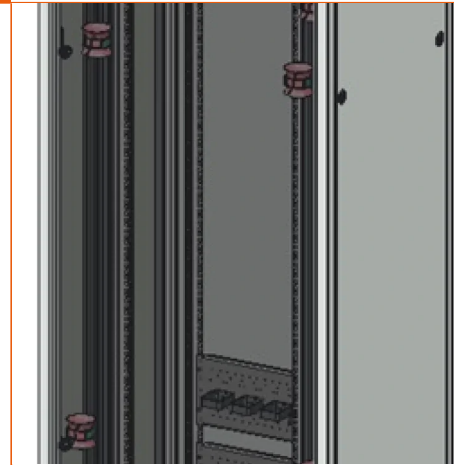

Optical cabinets 19 inch 600 or 800mm deep

CABINET BZ19 800X600 42U

Aginode Ref: 10243460

Optical cabinet with width 800, depth 600, height 2000 and a rack capacity 42U.

The 19" optical cabinets BZ19 can host all telecom equipment for 19" size (optical modules, active equipments, patchpanel with RJ45 jacks, ...) and thus answer to any type of network installation.

The modular design is suitable for a wide range of requirements:

- Width 600 or 800mm
- Depth 600 or 800mm
- Useful height 36U or 42U

Cabinets are equipped with :

- Glass door opening to the left with key lock (right side mounting possible)
- Removable side panels with key lock (juxtaposition de 2 baies possibles)
- Removable rear panel
- Front racks 19" with adjustable depth
- Rear racks 19" for accessories
- Grounding bar
- Plate for incoming cables with brush mounted on the roof or base (if cabinet returned)

Optical equipment for Optical Fiber management :

- Fixing plate for clamp and fanout device (DEP, DSM, ...)
- Rear plate with 5 rings for cable management on the rear side
- Up and down cable trays for the jumpers management on the front side
- Right and left C profiles with 8 bobbin Ø50 kits (only with width 800)

STANDARDS

Aginode specification

Cabinet BZ19 800x600 42U

Eigenschaften

Konstruktionsmerkmale

Farbe Light grey RAL 7035

Werkstoff Steel

Abmessungsmerkmale