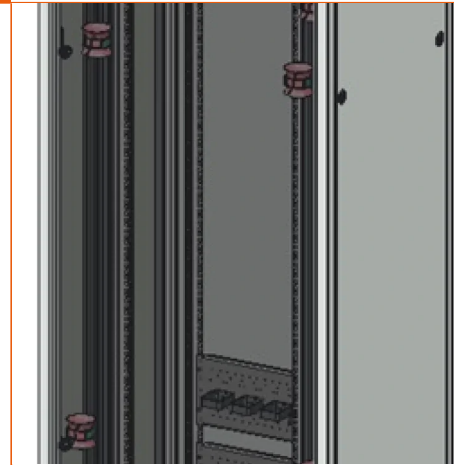

## CABINET BZ19 800X600 42U

**Aginode Ref:** 10243460

Optical cabinet with width 800, depth 600, height 2000 and a rack capacity 42U.

The 19" optical cabinets BZ19 can host all telecom equipment for 19" size (optical modules, active equipments, patchpanel with RJ45 jacks, ...) and thus answer to any type of network installation.

The modular design is suitable for a wide range of requirements:

- Width 600 or 800mm
- Depth 600 or 800mm
- Usefull height 36U or 42U

Cabinets are equipped with :

- Glass door opening to the left with key lock (right side mounting possible)
- Removable side panels with key lock (juxtaposition de 2 baies possibles)
- Removable rear panel
- Front racks 19" with adjustable depth
- Rear racks 19" for accessories
- Grounding bar
- Plate for incoming cables with brush mounted on the roof or base (if cabinet returned)

Optical equipment for Optical Fiber management :

- Fixing plate for clamp and fanout device (DEP, DSM, ...)
- Rear plate with 5 rings for cable management on the rear side
- Up and down cable trays for the jumpers management on the front side
- Right and left C profiles with 8 bobbin Ø50 kits (only with width 800)

### Abmessungsmerkmale

Tiefe	600 mm
Höhe	2000 mm
Breite	800 mm