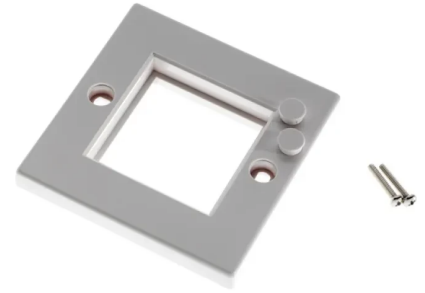

European Mounting Hardware for Essential Keystone

ESSENTIAL EU STYLE 45X45 FRAME WHITE

Aginode Ref: N200.645

- 80x80 frame dimensions
- Compatible with Aginode 22.5x45 module for keystone
- Suitable for Essential keystone range
- Glossy white
- Supplied with screws
- Compatible with blank module 22.5x45
- Also available in UK format (50x50 and 50x100)

Application

This frame with 80x80mm outer dimensions and 45x45mm inner dimensions is designed to be used with the Essential 22.5x45mm keystone module N423.645 and can take one or two modules.

A blank 22.5x45mm module N424.102 is available in case only one port is needed in the outlet.

Design & Installation

The cover plate comes in glossy white and is supplied with 2 screws for mounting in the wall or containment. A set of 2 white caps is included to cover the screws.

The plastic material is UL 94V-0.

The cover plates are packed per box of 24 pcs

STANDARDS

ISO/IEC 11801