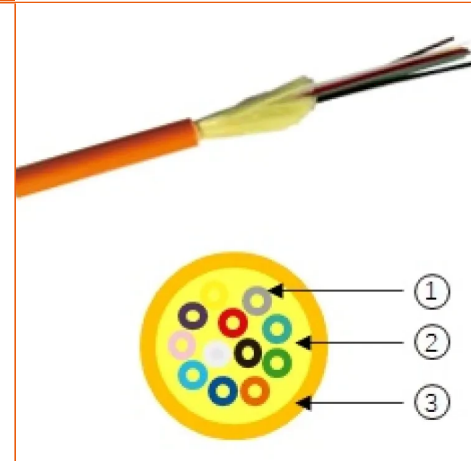

Description and Application

Essential-OF TB Indoor fibre cable is designed for indoor applications especially for building. The fibre cable has 900µm tight buffered fibres. The cable is coated with aramid yarns, and the outer jacket is LSZH with good fire performance. Essential-OF TB is available for Bend Insensitive OM3 and SingleMode G.652.D.

The fibre cable is of a dry structure suitable for horizontal or vertical installation. The fibre cable meets the needs of indoor fire protection and can be installed in ducts.

- Can be installed both vertically or horizontally
- Applicable as standard multimode and singlemode fibre
- LSZH Jacket
- Tight buffered fibre

Construction

Legend accompanying the cross section drawing for 2-24core OF cable:

1. 900µm Tight buffered fibre
2. Aramid yarn
3. LSZH jacket materials

STANDARDS

- ANSI/TIA-568-C.3
- IEC 60332-1
- IEC 60332-3-24 Cat.C
- IEC 60793-2-10
- ISO/IEC 11801

essential-OF TB LSZH 2-24C - APAC Region

EIGENSCHAFTEN

Konstruktionsmerkmale

Farbe	Gelb
Fasertyp	SM (G.652D)

Abmessungsmerkmale

Aussendurchmesser	6 mm
Anzahl der optischen Fasern	12

Mechanische Eigenschaften