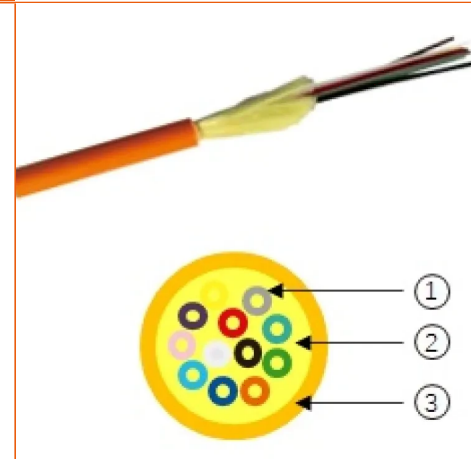

## Description and Application

Essential-OF TB Indoor fibre cable is designed for indoor applications especially for building. The fibre cable has 900µm tight buffered fibres. The cable is coated with aramid yarns, and the outer jacket is LSZH with good fire performance. Essential-OF TB is available for Bend Insensitive OM3 and SingleMode G.652.D.

The fibre cable is of a dry structure suitable for horizontal or vertical installation. The fibre cable meets the needs of indoor fire protection and can be installed in ducts.

- Can be installed both vertically or horizontally
- Applicable as standard multimode and singlemode fibre
- LSZH Jacket
- Tight buffered fibre

## Construction

Legend accompanying the cross section drawing for 2-24core OF cable:

1. 900µm Tight buffered fibre
2. Aramid yarn
3. LSZH jacket materials

### Konstruktionsmerkmale

Farbe	Gelb
Fasertyp	SM (G.652D)